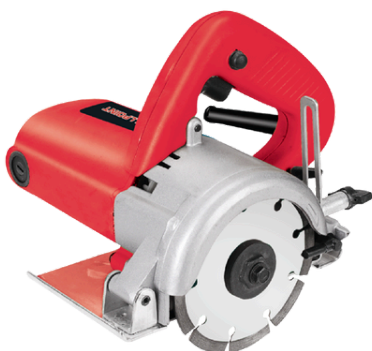

ID:1010

**BULLPOINT MARBLE CUTTER
MACHINE**